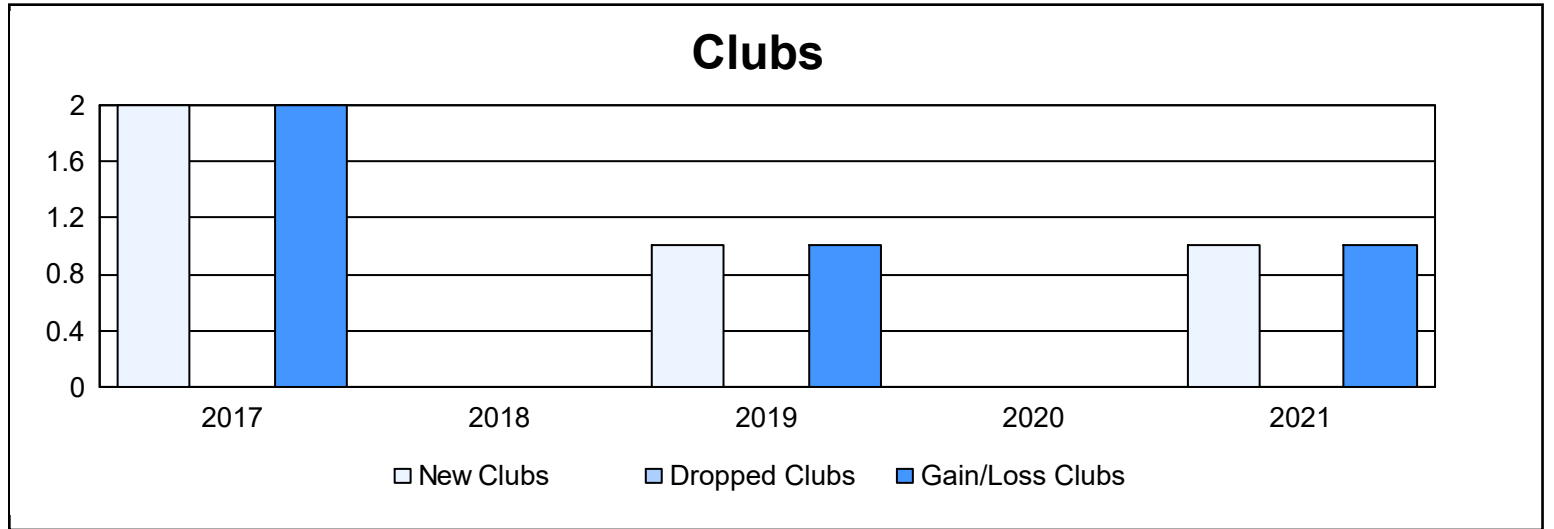

Year	New Clubs	Dropped Clubs	Gain/ Loss Clubs	New Members	Charter Members	Reinstate Members	Transfer Members	Total Member Added	Total Members Dropped	Gain/ Loss Members
2016-2017	2	0	2	64	55	1	5	125	66	59
2017-2018	0	0	0	87	3	0	9	99	87	12
2018-2019	1	0	1	71	22	1	0	94	91	3
2019-2020	0	0	0	71	0	0	11	82	74	8
2020-2021	1	0	1	58	22	1	4	85	70	15
<b>Average</b>	<b>1</b>	<b>0</b>	<b>1</b>	<b>70</b>	<b>20</b>	<b>1</b>	<b>6</b>	<b>97</b>	<b>78</b>	<b>19</b>

### Membership Composition June 2021 Cumulative