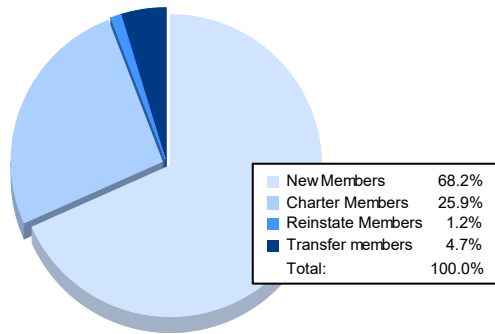

Year	New Clubs	Dropped Clubs	Gain/ Loss Clubs	New Members	Charter Members	Reinstate Members	Transfer Members	Total Member Added	Total Members Dropped	Gain/ Loss Members
2016-2017	2	0	2	64	55	1	5	125	66	59
2017-2018	0	0	0	87	3	0	9	99	87	12
2018-2019	1	0	1	71	22	1	0	94	91	3
2019-2020	0	0	0	71	0	0	11	82	74	8
2020-2021	1	0	1	58	22	1	4	85	70	15
<b>Average</b>	<b>1</b>	<b>0</b>	<b>1</b>	<b>70</b>	<b>20</b>	<b>1</b>	<b>6</b>	<b>97</b>	<b>78</b>	<b>19</b>

### Membership Composition June 2021 Cumulative