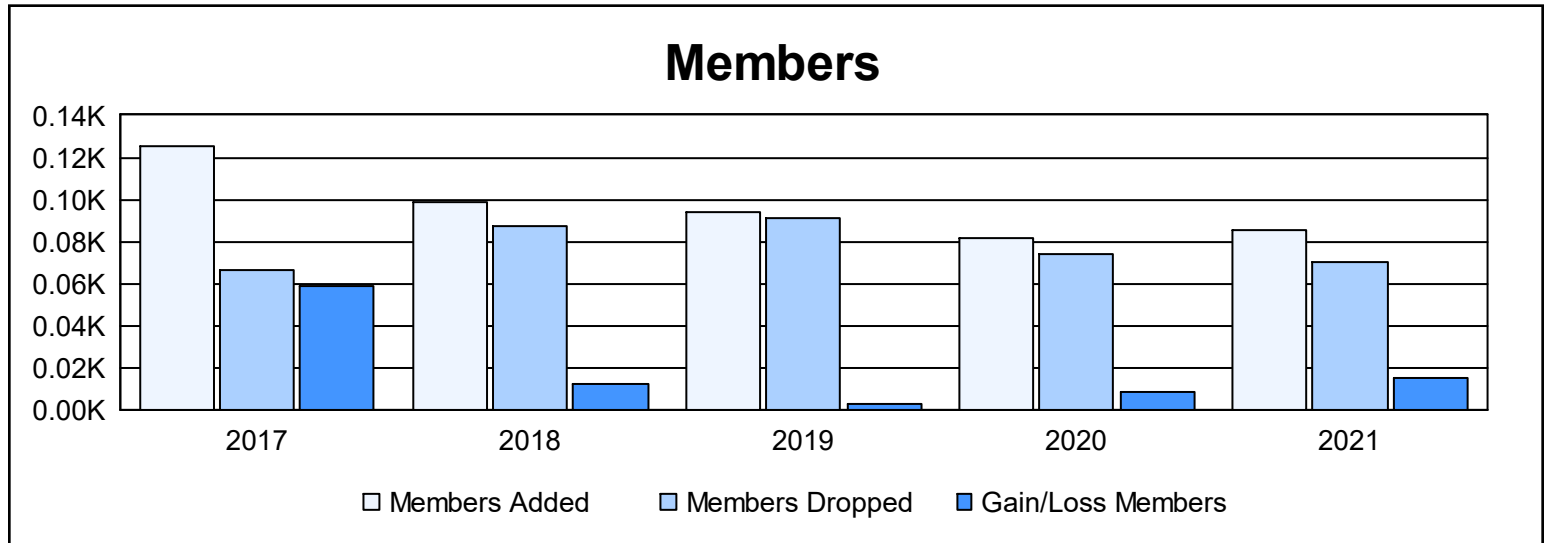

Year	New Clubs	Dropped Clubs	Gain/ Loss Clubs	New Members	Charter Members	Reinstate Members	Transfer Members	Total Member Added	Total Members Dropped	Gain/ Loss Members
2016-2017	2	0	2	64	55	1	5	125	66	59
2017-2018	0	0	0	87	3	0	9	99	87	12
2018-2019	1	0	1	71	22	1	0	94	91	3
2019-2020	0	0	0	71	0	0	11	82	74	8
2020-2021	1	0	1	58	22	1	4	85	70	15
<b>Average</b>	<b>1</b>	<b>0</b>	<b>1</b>	<b>70</b>	<b>20</b>	<b>1</b>	<b>6</b>	<b>97</b>	<b>78</b>	<b>19</b>

### Membership Composition June 2021 Cumulative